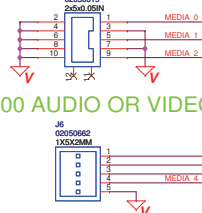

GW5100 VIDEO

GW5x00 AUDIO OR VIDEO

- GW5100 VID - IN 1
- GW5x00 VID - IN 1 OR OUT 1
- GW5x00 AUD - LINE OUT RIGHT

- GW5100 VID - IN 2
- GW5x00 VID - IN 2 OR OUT 2
- GW5x00 AUD - LINE OUT LEFT

- GW5100 VID - IN 3
- GW5x00 VID - IN 3 OR OUT 3
- GW5x00 AUD - LINE IN RIGHT

- GW5100 VID - NO CONNECT
- GW5x00 VID - NO CONNECT
- GW5x00 AUD - LINE IN LEFT

GW5x00 DIGITAL OR SERIAL I/O

GW5100 DIGITAL AND SERIAL I/O

- GW5100 I/O - DIO 1
- GW5x00 DIG - DIO 1
- GW5x00 SER - RS232 TXD

- GW5100 I/O - RS232 TXD 1
- GW5100 I/O - RS232 RXD 1

- GW5100 I/O - RS232 GROUND

- GW5100 I/O - RS232 TXD 2
- GW5100 I/O - RS232 RXD 2

MOUNTING HOLES

FINE PITCH FUDICIAL TARGETS

TOP SIDE CORNERS

GATEWORKS		Gateworks Corporation 3028 South Higgins Street San Luis Obispo, CA 93401 www.gateworks.com	
Title	GW16098 - Video, Digital I/O and Serial I/O Breakout		
Size	Document Number	Rev	A
C	10001375 - Gateworks Confidential	Sheet	2 of 2
Date	Thursday, December 14, 2006		