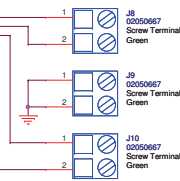

- GW5100 VID - NO CONNECT
- GW5x00 VID - NO CONNECT
- GW5x00 AUD - LINE IN LEFT

GW5x00 DIGITAL OR SERIAL I/O

GW5100 DIGITAL AND SERIAL I/O

- GW5100 I/O - DIO 1
- GW5x00 DIG - DIO 1
- GW5x00 SER - RS232 TXD

- GW5100 I/O - DIO 2
- GW5x00 DIG - DIO 2
- GW5x00 SER - RS232 RXD

- GW5100 I/O - DIO 3
- GW5x00 DIG - DIO 3
- GW5x00 SER - RS232 RTS

- GW5100 I/O - DIO 4
- GW5x00 DIG - DIO 4
- GW5x00 SER - RS232 CTS

RS232 TRANSCEIVER

- GW5100 I/O - RS232 TXD 1
- GW5100 I/O - RS232 RXD 1

- GW5100 I/O - RS232 GROUND

- GW5100 I/O - RS232 TXD 2
- GW5100 I/O - RS232 RXD 2

MOUNTING HOLES

FINE PITCH FUDICIAL TARGETS

TOP SIDE CORNERS

GATEWORKS		Gateworks Corporation 3028 South Higgins Street San Luis Obispo, CA 93401 www.gateworks.com	
Title	GW16098 - Video, Digital I/O and Serial I/O Breakout		
Size	Document Number	Rev	A
C	10001375 - Gateworks Confidential	Sheet	2 of 2
Date	Thursday, December 14, 2006		