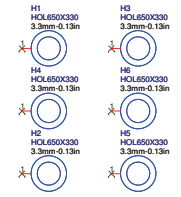

- GW5100 I/O - DIO 2
- GW5x00 DIG - DIO 2
- GW5x00 SER - RS232 RXD

- GW5100 I/O - DIO 3
- GW5x00 DIG - DIO 3
- GW5x00 SER - RS232 RTS

- GW5100 I/O - DIO 4
- GW5x00 DIG - DIO 4
- GW5x00 SER - RS232 CTS

RS232 TRANSCEIVER

- GW5100 I/O - RS232 TXD 1
- GW5100 I/O - RS232 RXD 1

- GW5100 I/O - RS232 GROUND

- GW5100 I/O - RS232 TXD 2
- GW5100 I/O - RS232 RXD 2

MOUNTING HOLES

FINE PITCH FUDICIAL TARGETS

TOP SIDE CORNERS

GATEWORKS		Gateworks Corporation 3028 South Higgins Street San Luis Obispo, CA 93401 www.gateworks.com	
Title	GW16098 - Video, Digital I/O and Serial I/O Breakout		
Size	Document Number	Rev	A
C	10001375 - Gateworks Confidential	Sheet	2 of 2
Date	Thursday, December 14, 2006		